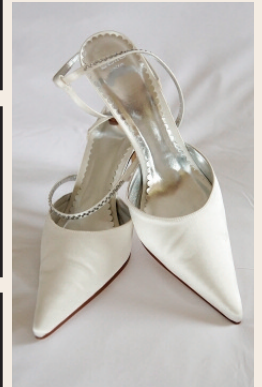

full page: \$1325  
4.883" x 7.912"  
w/Bleed 6" x 9"  
Trim 5.5" x 8.5"  
Live Area 4.883" x 7.912"

half page (triple block): \$900  
4.883" x 3.699"

double block: \$600  
4.883" x 2.466"

single block: \$325  
4.883" x 1.233"